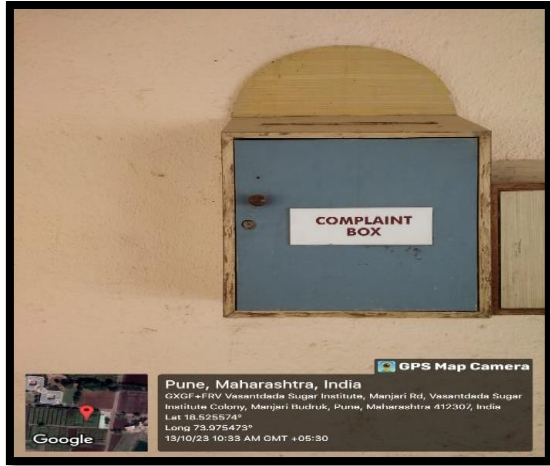

**VASANTDADA SUGAR INSTITUTE**  
**MANJARI BK, TALUKA HAVELI, DISTRICT PUNE-412 307**

<https://www.vsisugar.com>

**Criterion 7 - Institutional Values and Best Practices**

**7.1.1 Measures initiated by the Institution for the promotion of gender equity during the last five years.**

**Geotagged photographs**

Complaint Box

First Aid Box

CCTV cameras installed

Security gate

*[Signature]*  
 Principal  
 Vasantdada Sugar Institute  
 Manjari (Bk.), Tal. Haveli,  
 Dist. Pune - 412 307